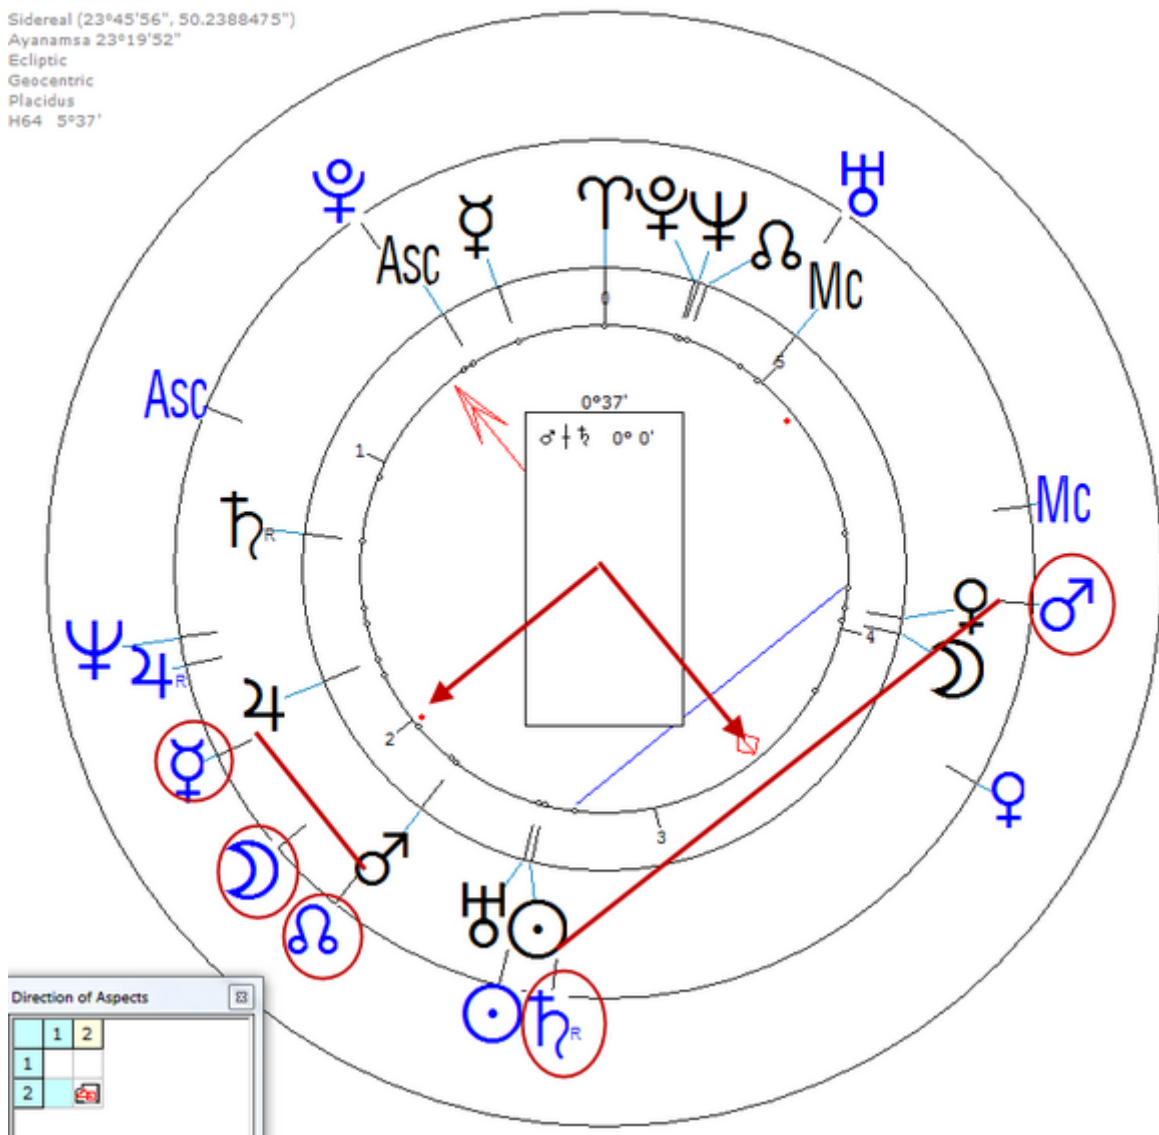

Dunn, Richard

3 December 1968 at 01:40 (= 01:40 AM)Nanterre, France, 48n53, 2e12
French murderer.

<https://www.astro.com/astro-databank/Dunn,_Richard>

Death by Suicide 28 March 2002 in Paris (Jumped from window, age 33)

Solar Return (Harmonic 64)

Solar ☾ = Solar ♀/♁ = Solar ♂/♃

Dunn, Richard
3 December 1968 Tue 1:40 (GMT+1) 48n53 2e12
Nanterre, France

Sidereal (23°45'56", 50.2388475")
Ayanamsa 23°19'52"
Ecliptic
Geocentric
Placidus
H64 5°37'